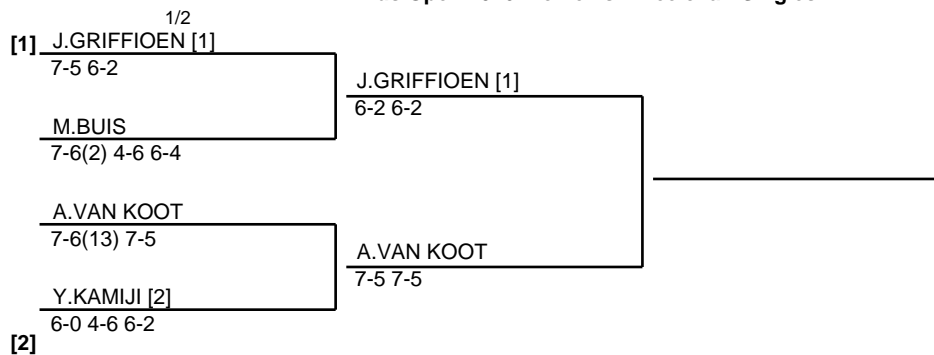

Aus Open 2016 Women's Wheelchair Singles

1st Round

- 1 **GRIFFIOEN, Jiske NED**
- 2 SHUKER, Lucy GBR
- 3 WHILEY, Jordanne GBR
- 4 BUIS, Marjolein NED
- 5 MONTJANE, Kgothatso RSA
- 6 VAN KOOT, Aniek NED
- 7 ELLERBROCK, Sabine GER
- 8 **KAMIJI, Yui JPN**