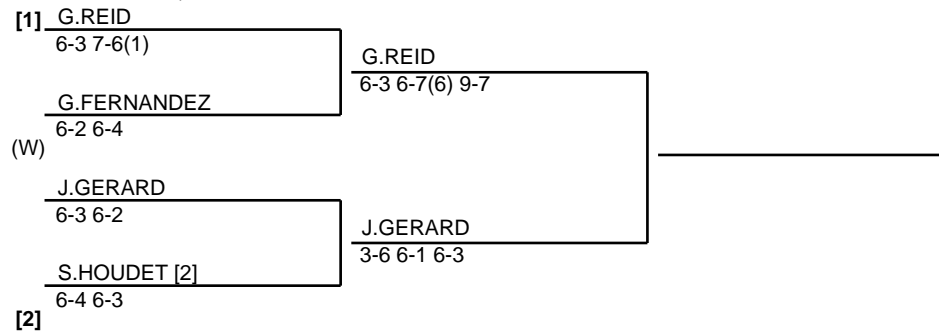

Aus Open 2016 Men's Wheelchair Singles

1st Round

1/2

- 1 **KUNIEDA, Shingo JPN**
- 2 REID, Gordon GBR
- 3 FERNANDEZ, Gustavo ARG
- 4 KELLERMAN, Adam AUS
- 5 GERARD, Joachim BEL
- 6 SCHEFFERS, Maikel NED
- 7 PEIFER, Nicolas FRA
- 8 **HOUDET, Stephane FRA**